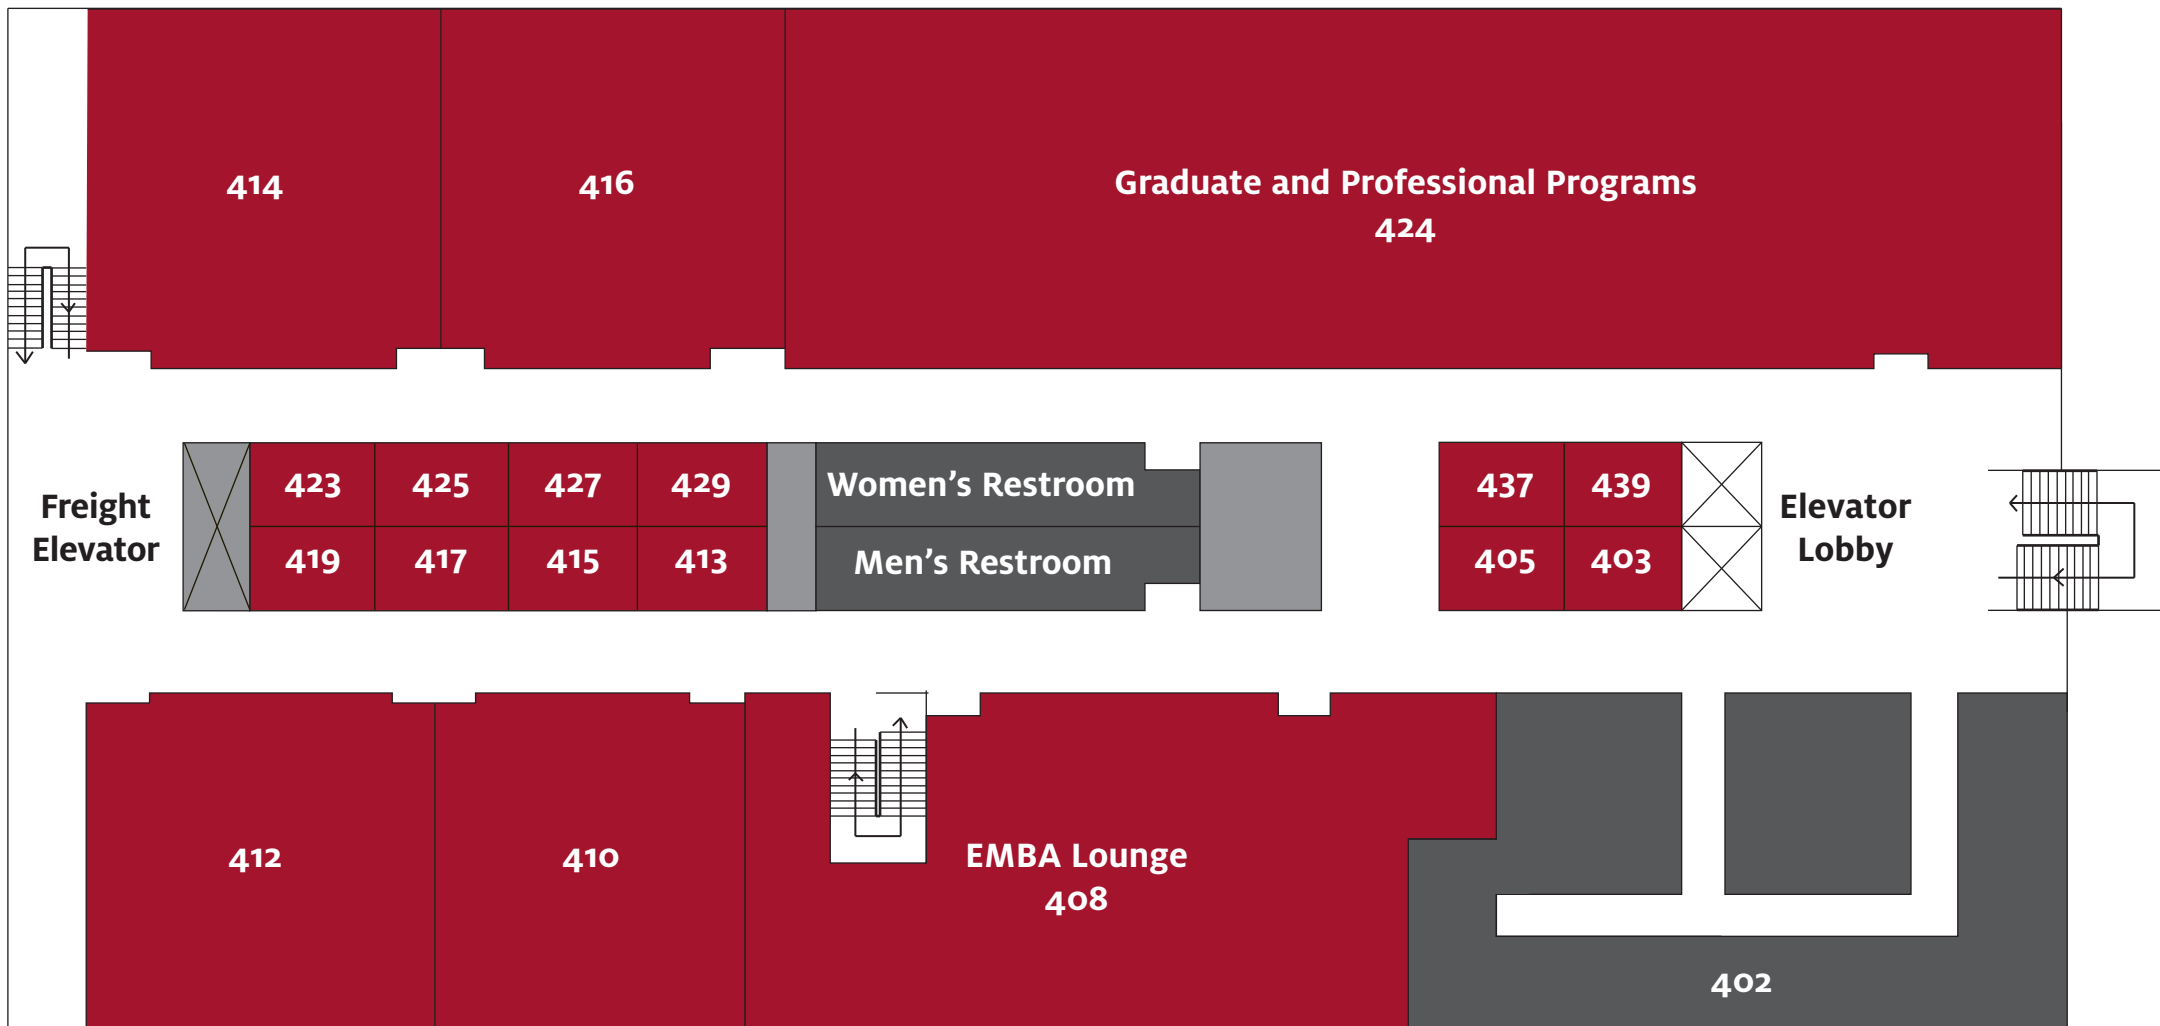

INSPERITY CLASSROOM & BUSINESS BUILDING

1st floor

BAUER
COLLEGE OF BUSINESS
UNIVERSITY of HOUSTON

■ 104-110, 118-126 Classrooms
⊠ Elevators

INSPERITY CLASSROOM & BUSINESS BUILDING

2nd floor

- ☒ Elevators
- 234 UH Writing Center
- 240, 240A CASA Testing Center
- 202, 204A-204F Faculty and Departmental Instructional Support
- 206-212

INSPERITY CLASSROOM & BUSINESS BUILDING

3rd floor

- 302 MBA Lounge
- 302 A, N-R Stanford Alexander Center for Excellence in Real Estate
- 302 C-K Finance Faculty
- 302 L-M Institute for Regional Forecasting
- 304 A-Q Accounting Certificate Programs
- 310, 318 Classrooms
- 328-330 Student Training Center
- 303, 305, 313-319, 323-329, 337, 339 Breakout Rooms
- Elevators

INSPERITY CLASSROOM & BUSINESS BUILDING

4th floor

- 402 A-P Faculty Offices
- 408 Executive MBA Lounge
- 410, 412 EMBA/Graduate and Professional Programs Classrooms
- 414, 416 Programs Classrooms
- 424 A-Y Graduate and Professional Programs
- 403, 405, 413-419 Breakout Rooms
- 423-429, 437, 439 Elevators

INSPERITY CLASSROOM & BUSINESS BUILDING

5th floor

- 502 Bauer College Board Room
- 506, 508 Conference Rooms
- 503, 505, 510, 512, 513-529, 522, 537, 539 Bauer Leadership Initiatives & Student Activities
- 524, 538 Wolff Center for Entrepreneurship Classrooms
- 536 Wolff Center for Entrepreneurship
- 540 Quiet Hall
- ⊠ Elevators