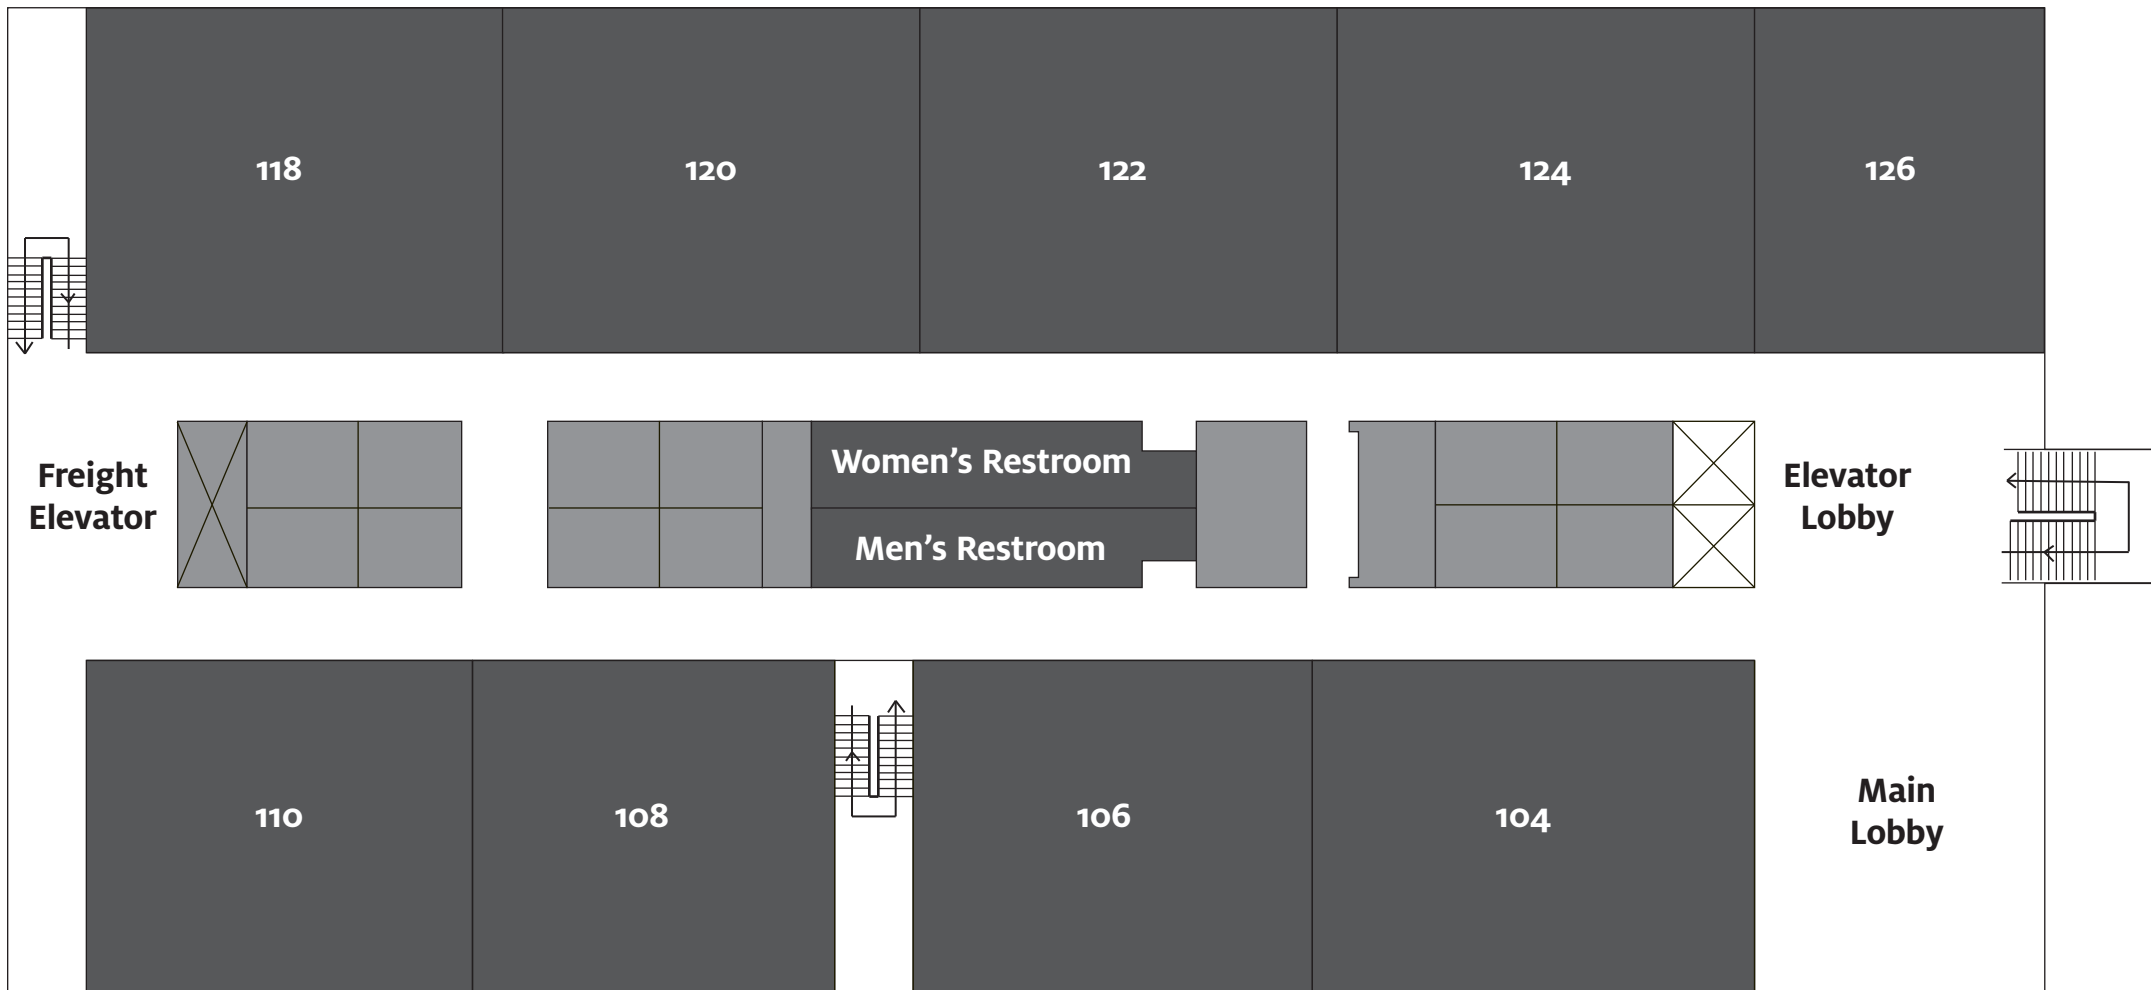

INSPERITY CLASSROOM & BUSINESS BUILDING

1st floor

BAUER
COLLEGE OF BUSINESS
UNIVERSITY of HOUSTON

■ 104-110, 118-126 Classrooms
⊠ Elevators

INSPERITY CLASSROOM & BUSINESS BUILDING

2nd floor

- ☒ Elevators
- 234 UH Writing Center
- 240, 240A CASA Testing Center
- 202, 204A-204F Faculty and Departmental Instructional Support
- 206-212

INSPERITY CLASSROOM & BUSINESS BUILDING

3rd floor

- 302 MBA Lounge
- 302 A, N-R Stanford Alexander Center for Excellence in Real Estate
- 302 C-K Finance Faculty
- 302 L-M Institute for Regional Forecasting
- 304 A-Q Accounting Certificate Programs
- 310, 318 Classrooms
- 328-330 Student Training Center
- 303, 305, 313-319, 323-329, 337, 339 Breakout Rooms
- Elevators

INSPERITY CLASSROOM & BUSINESS BUILDING

4th floor

- 402 A-P Faculty Offices
- 408 Executive MBA Lounge
- 410, 412 EMBA/Graduate and Professional Programs Classrooms
- 414, 416 Programs Classrooms
- 424 A-Y Graduate and Professional Programs
- 403, 405, 413-419 Breakout Rooms
- 423-429, 437, 439 Elevators

INSPERITY CLASSROOM & BUSINESS BUILDING

5th floor

- 502 Bauer College Board Room
- 506, 508 Conference Rooms
- 503, 505, 510, 512, 513-529, 522, 537, 539 Bauer Leadership Initiatives & Student Activities
- 524, 538 Wolff Center for Entrepreneurship Classrooms
- 536 Wolff Center for Entrepreneurship
- 540 Quiet Hall
- ⊠ Elevators