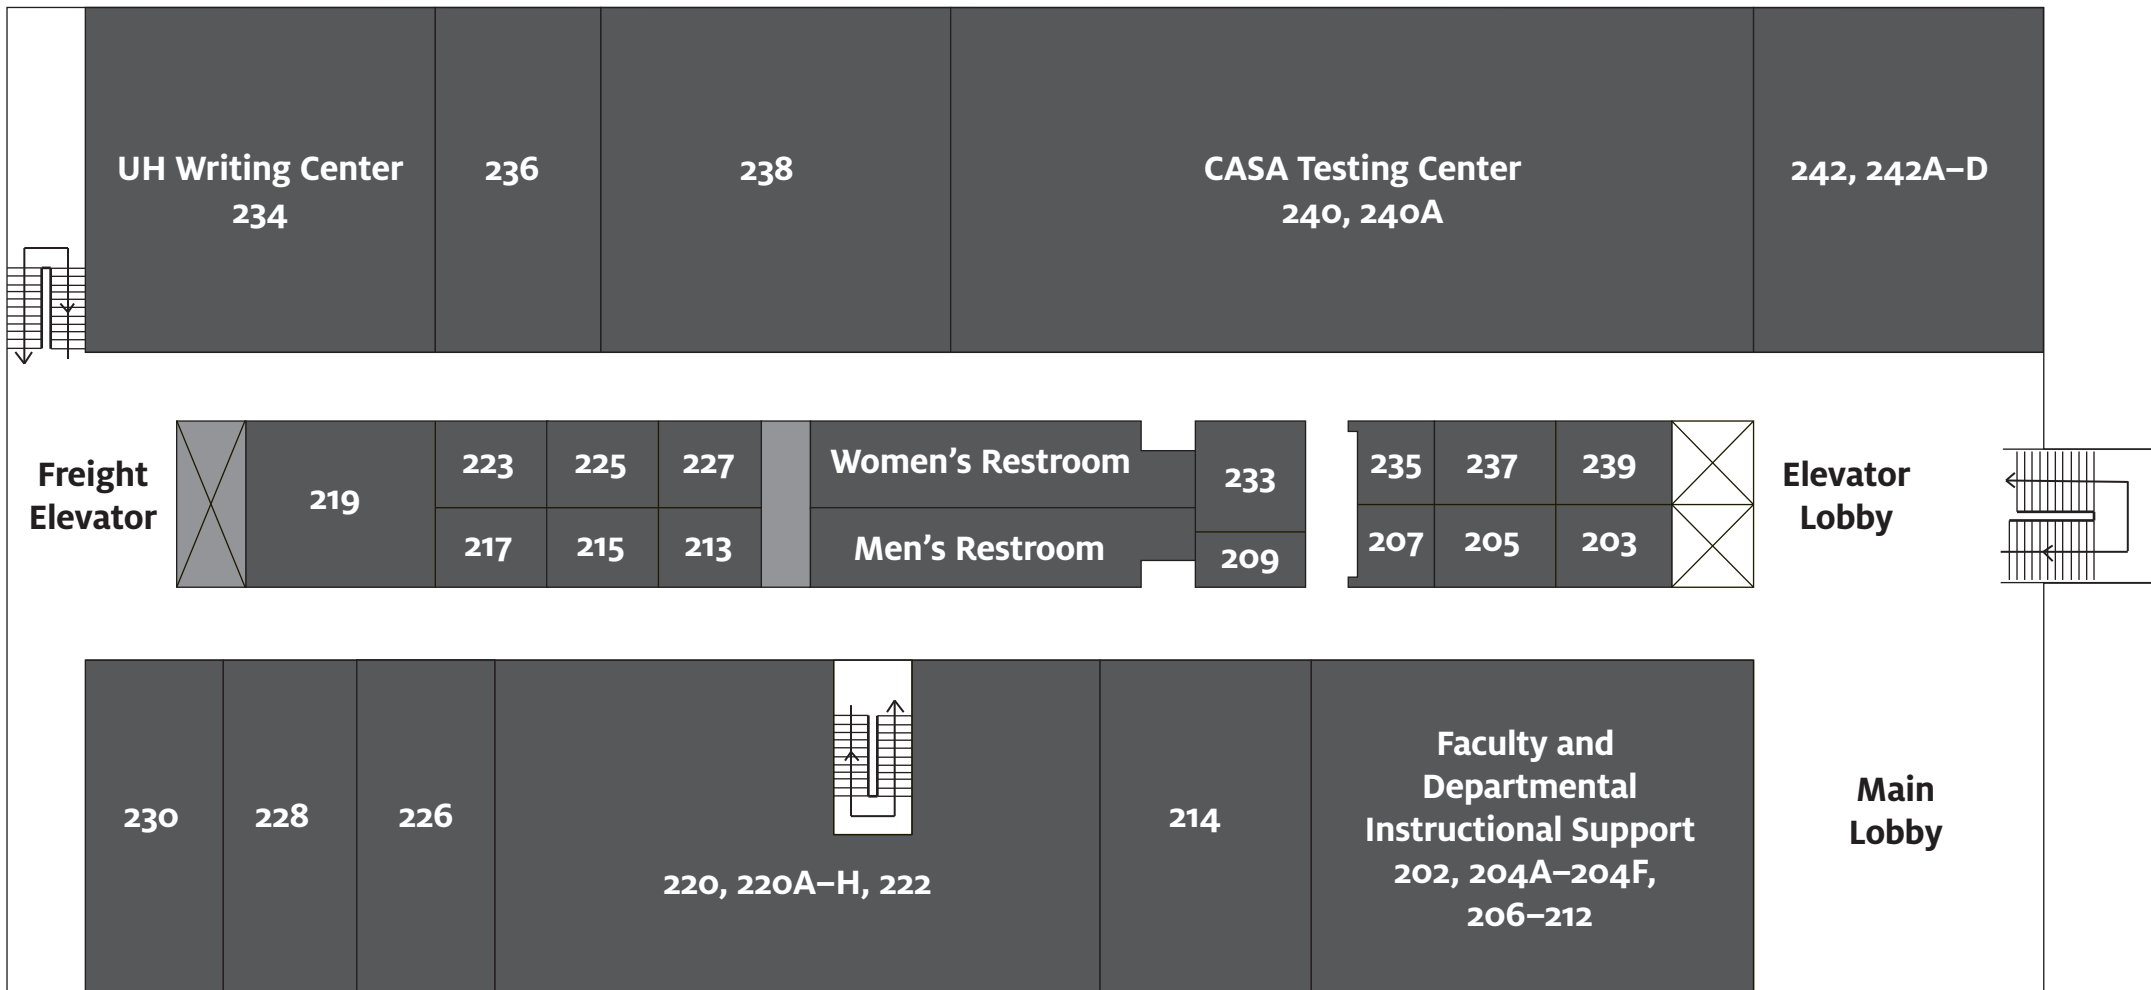

INSPERITY CLASSROOM & BUSINESS BUILDING

1st floor

BAUER
COLLEGE OF BUSINESS
UNIVERSITY of HOUSTON

■ 104-110, 118-126 Classrooms
⊠ Elevators

INSPERITY CLASSROOM & BUSINESS BUILDING

2nd floor

- ☒ Elevators
- 234 UH Writing Center
- 240, 240A CASA Testing Center
- 202, 204A-204F Faculty and Departmental Instructional Support
- 206-212

INSPERITY CLASSROOM & BUSINESS BUILDING

3rd floor

- 302 MBA Lounge
- 302 A, N-R Stanford Alexander Center for Excellence in Real Estate
- 302 C-K Finance Faculty
- 302 L-M Institute for Regional Forecasting
- 304 A-Q Accounting Certificate Programs
- 310, 318 Classrooms
- 328-330 Student Training Center
- 303, 305, 313-319, 323-329, 337, 339 Breakout Rooms
- Elevators

INSPERITY CLASSROOM & BUSINESS BUILDING

4th floor

- 402 A-P Faculty Offices
- 408 Executive MBA Lounge
- 410, 412 EMBA/Graduate and Professional Programs Classrooms
- 414, 416 Programs Classrooms
- 424 A-Y Graduate and Professional Programs
- 403, 405, 413-419 Breakout Rooms
- 423-429, 437, 439 Elevators

INSPERITY CLASSROOM & BUSINESS BUILDING

5th floor

- 502 Bauer College Board Room
- 506, 508 Conference Rooms
- 503, 505, 510, 512, 513-529, 522, 537, 539 Bauer Leadership Initiatives & Student Activities
- 524, 538 Wolff Center for Entrepreneurship Classrooms
- 536 Wolff Center for Entrepreneurship
- 540 Quiet Hall
- ⊠ Elevators