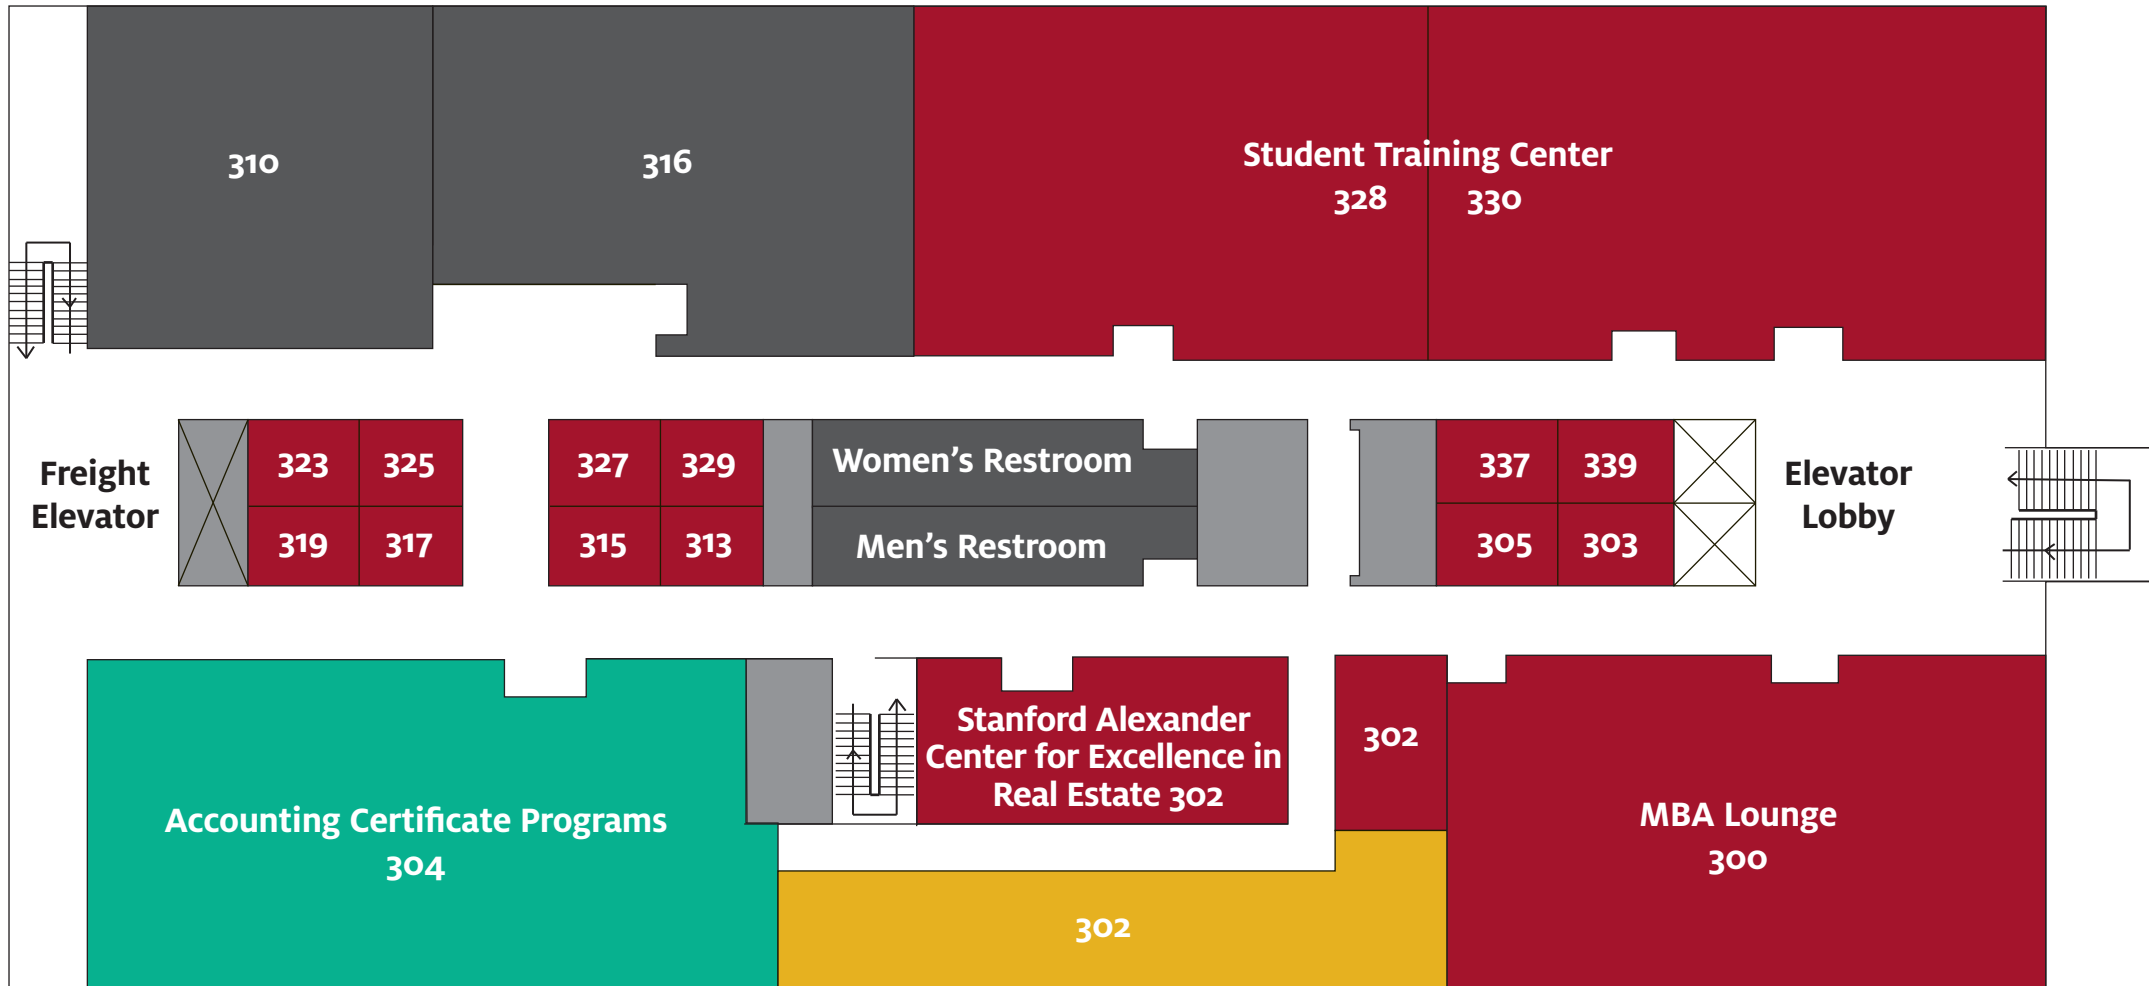

INSPERITY CLASSROOM & BUSINESS BUILDING

1st floor

BAUER
COLLEGE OF BUSINESS
UNIVERSITY of HOUSTON

■ 104-110, 118-126 Classrooms
⊠ Elevators

INSPERITY CLASSROOM & BUSINESS BUILDING

2nd floor

- ☒ Elevators
- 234 UH Writing Center
- 240, 240A CASA Testing Center
- 202, 204A-204F Faculty and Departmental Instructional Support
- 206-212

INSPERITY CLASSROOM & BUSINESS BUILDING

3rd floor

- 302 MBA Lounge
- 302 A, N-R Stanford Alexander Center for Excellence in Real Estate
- 302 C-K Finance Faculty
- 302 L-M Institute for Regional Forecasting
- 304 A-Q Accounting Certificate Programs
- 310, 318 Classrooms
- 328-330 Student Training Center
- 303, 305, 313-319, 323-329, 337, 339 Breakout Rooms
- Elevators

INSPERITY CLASSROOM & BUSINESS BUILDING

4th floor

- 402 A-P Faculty Offices
- 408 Executive MBA Lounge
- 410, 412 EMBA/Graduate and Professional Programs Classrooms
- 414, 416 Programs Classrooms
- 424 A-Y Graduate and Professional Programs
- 403, 405, 413-419 Breakout Rooms
- 423-429, 437, 439 Elevators

INSPERITY CLASSROOM & BUSINESS BUILDING

5th floor

- 502 Bauer College Board Room
- 506, 508 Conference Rooms
- 503, 505, 510, 512, 513-529, 522, 537, 539 Bauer Leadership Initiatives & Student Activities
- 524, 538 Wolff Center for Entrepreneurship Classrooms
- 536 Wolff Center for Entrepreneurship
- 540 Quiet Hall
- ⊠ Elevators