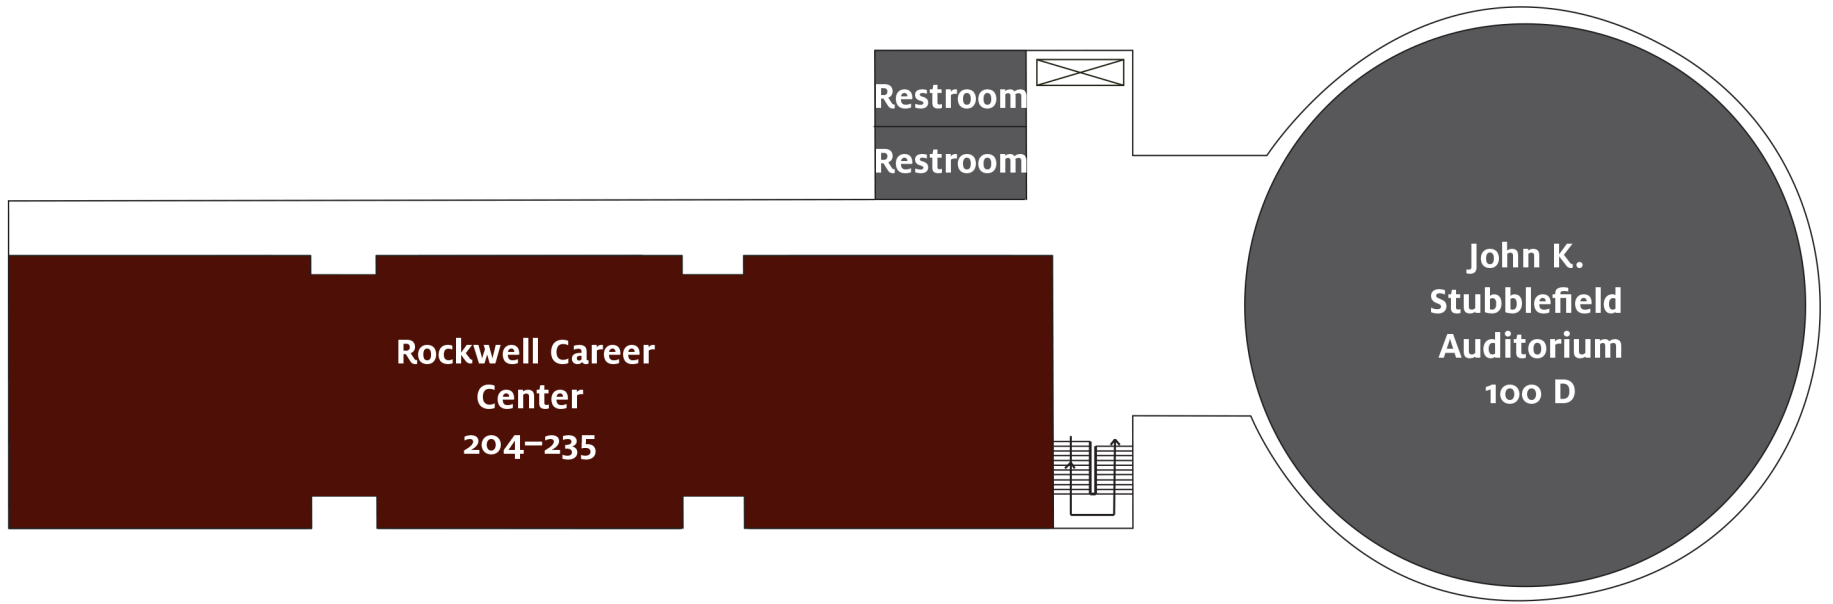

CEMO HALL *1st floor*

- 100 D John K. Stubblefield Auditorium
- 101 John & Darlene McNabb Classroom
- 105 Jack & Debbie Moore Classroom
- 106 Interview Overflow Room
- 103, 107, 109 Classrooms
- 112-122 Interview Overflow Rooms
- Elevators

CEMO HALL *2nd floor*

- 100 John K. Stubblefield Auditorium
- 204-235 Rockwell Career Center
- ⊠ Elevators