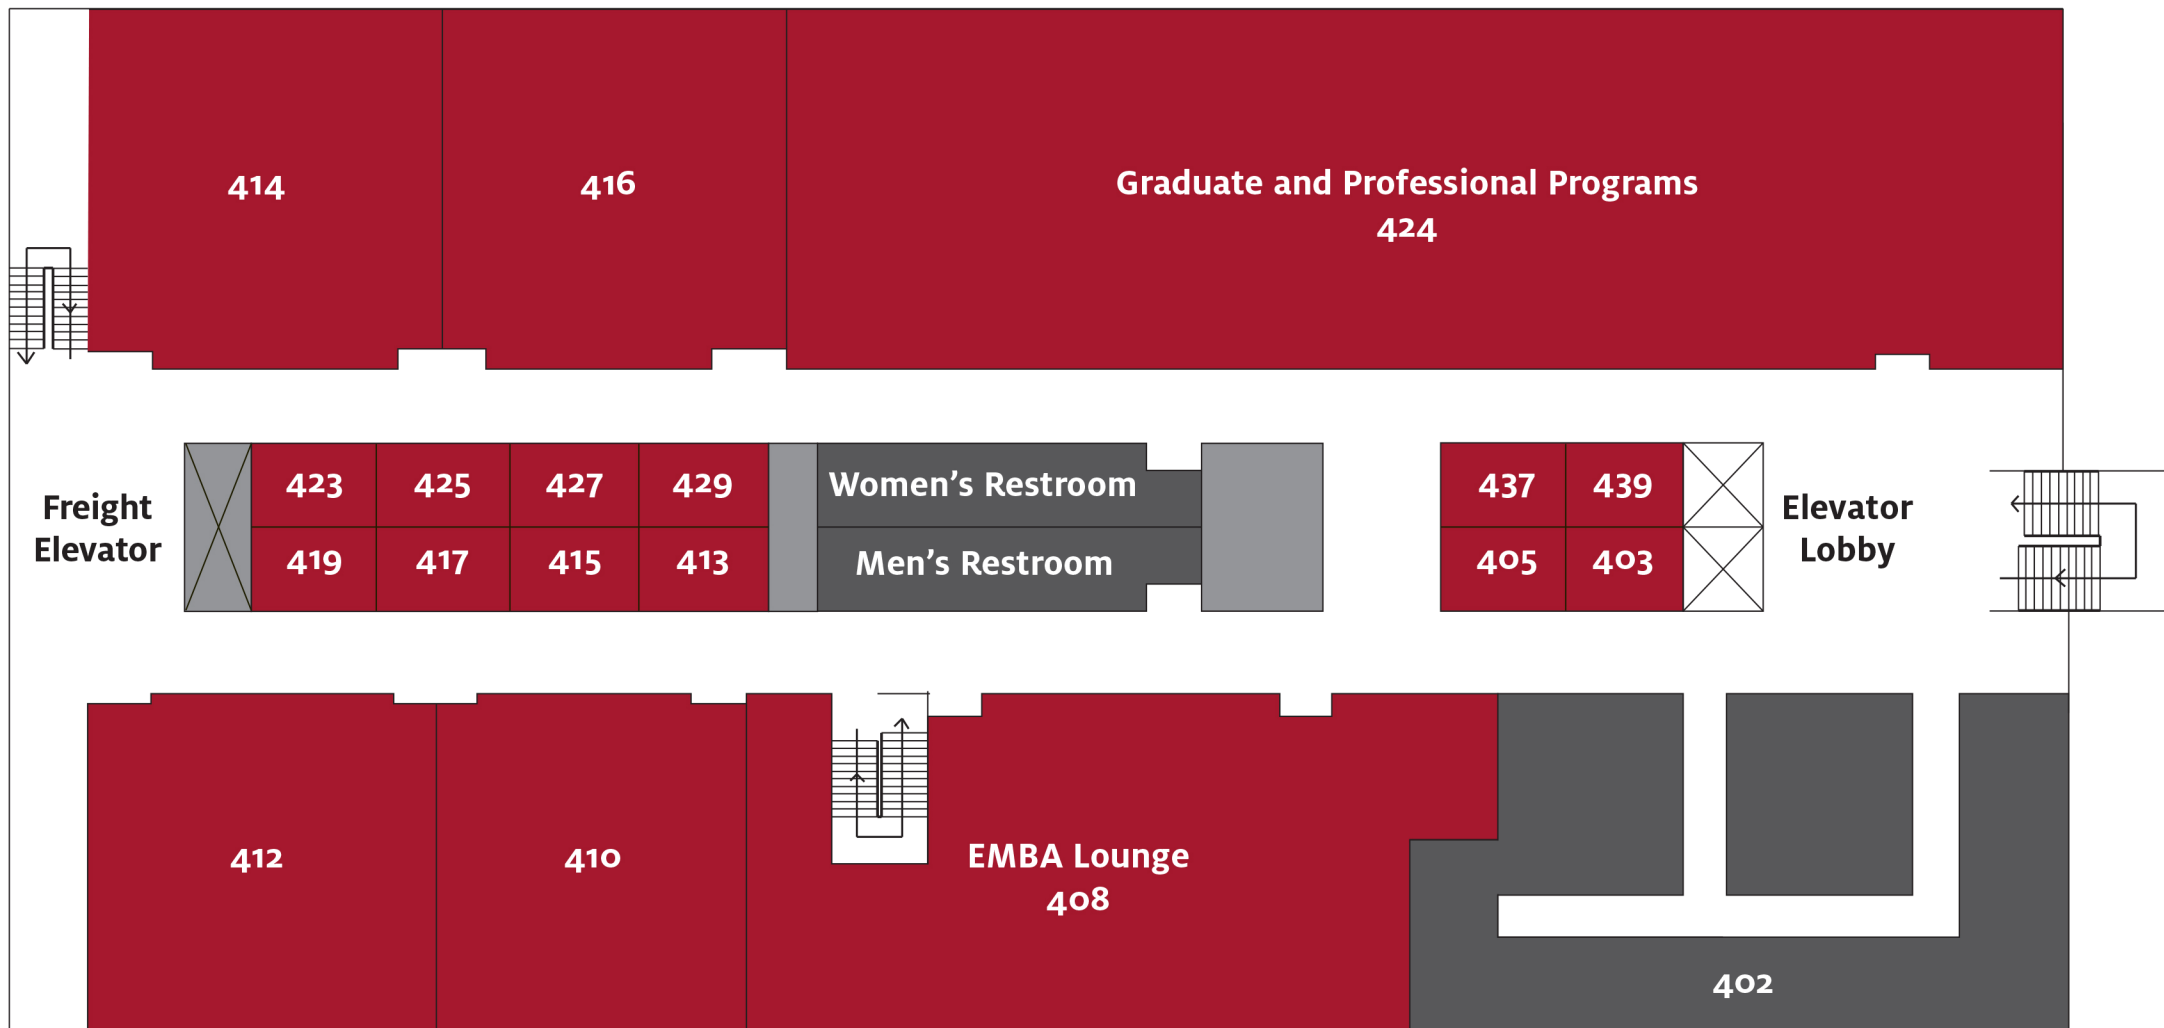

INSPERITY CLASSROOM & BUSINESS BUILDING

1st floor

■ 104-110, 118-126 Classrooms
⊠ Elevators

INSPERITY CLASSROOM & BUSINESS BUILDING

2nd floor

- ☒ Elevators
- 234 UH Writing Center
- 240, 240A CASA Testing Center
- 202, 204A-204F Faculty and Departmental Instructional Support
- 206-212

INSPERITY CLASSROOM & BUSINESS BUILDING

3rd floor

- 302 MBA Lounge
- 302 A, N-R Stanford Alexander Center for Excellence in Real Estate
- 302 C-K Finance Faculty
- 302 L-M Institute for Regional Forecasting
- 304 A-Q Accounting Certificate Programs
- 310, 318 Classrooms
- 328-330 Student Training Center
- 303, 305, 313-319, 323-329, 337, 339 Breakout Rooms
- ⊠ Elevators

INSPERITY CLASSROOM & BUSINESS BUILDING

4th floor

- 402 A-P Faculty Offices
- 408 Executive MBA Lounge
- 410, 412 EMBA/Graduate and Professional Programs Classrooms
- 414, 416 Graduate and Professional Programs
- 424 A-Y Graduate and Professional Programs
- 403, 405, 413-419 Breakout Rooms
- 423-429, 437-439 Breakout Rooms
- Elevators

INSPERITY CLASSROOM & BUSINESS BUILDING

5th floor

- 502 Bauer College Board Room
- 506, 508 Conference Rooms
- 503, 505, 510, 512, 513-529, 522, 537, 539 Bauer Leadership Initiatives & Student Activities
- 524, 538 Wolff Center for Entrepreneurship Classrooms
- 536 Wolff Center for Entrepreneurship
- 540 Quiet Hall
- ⊠ Elevators