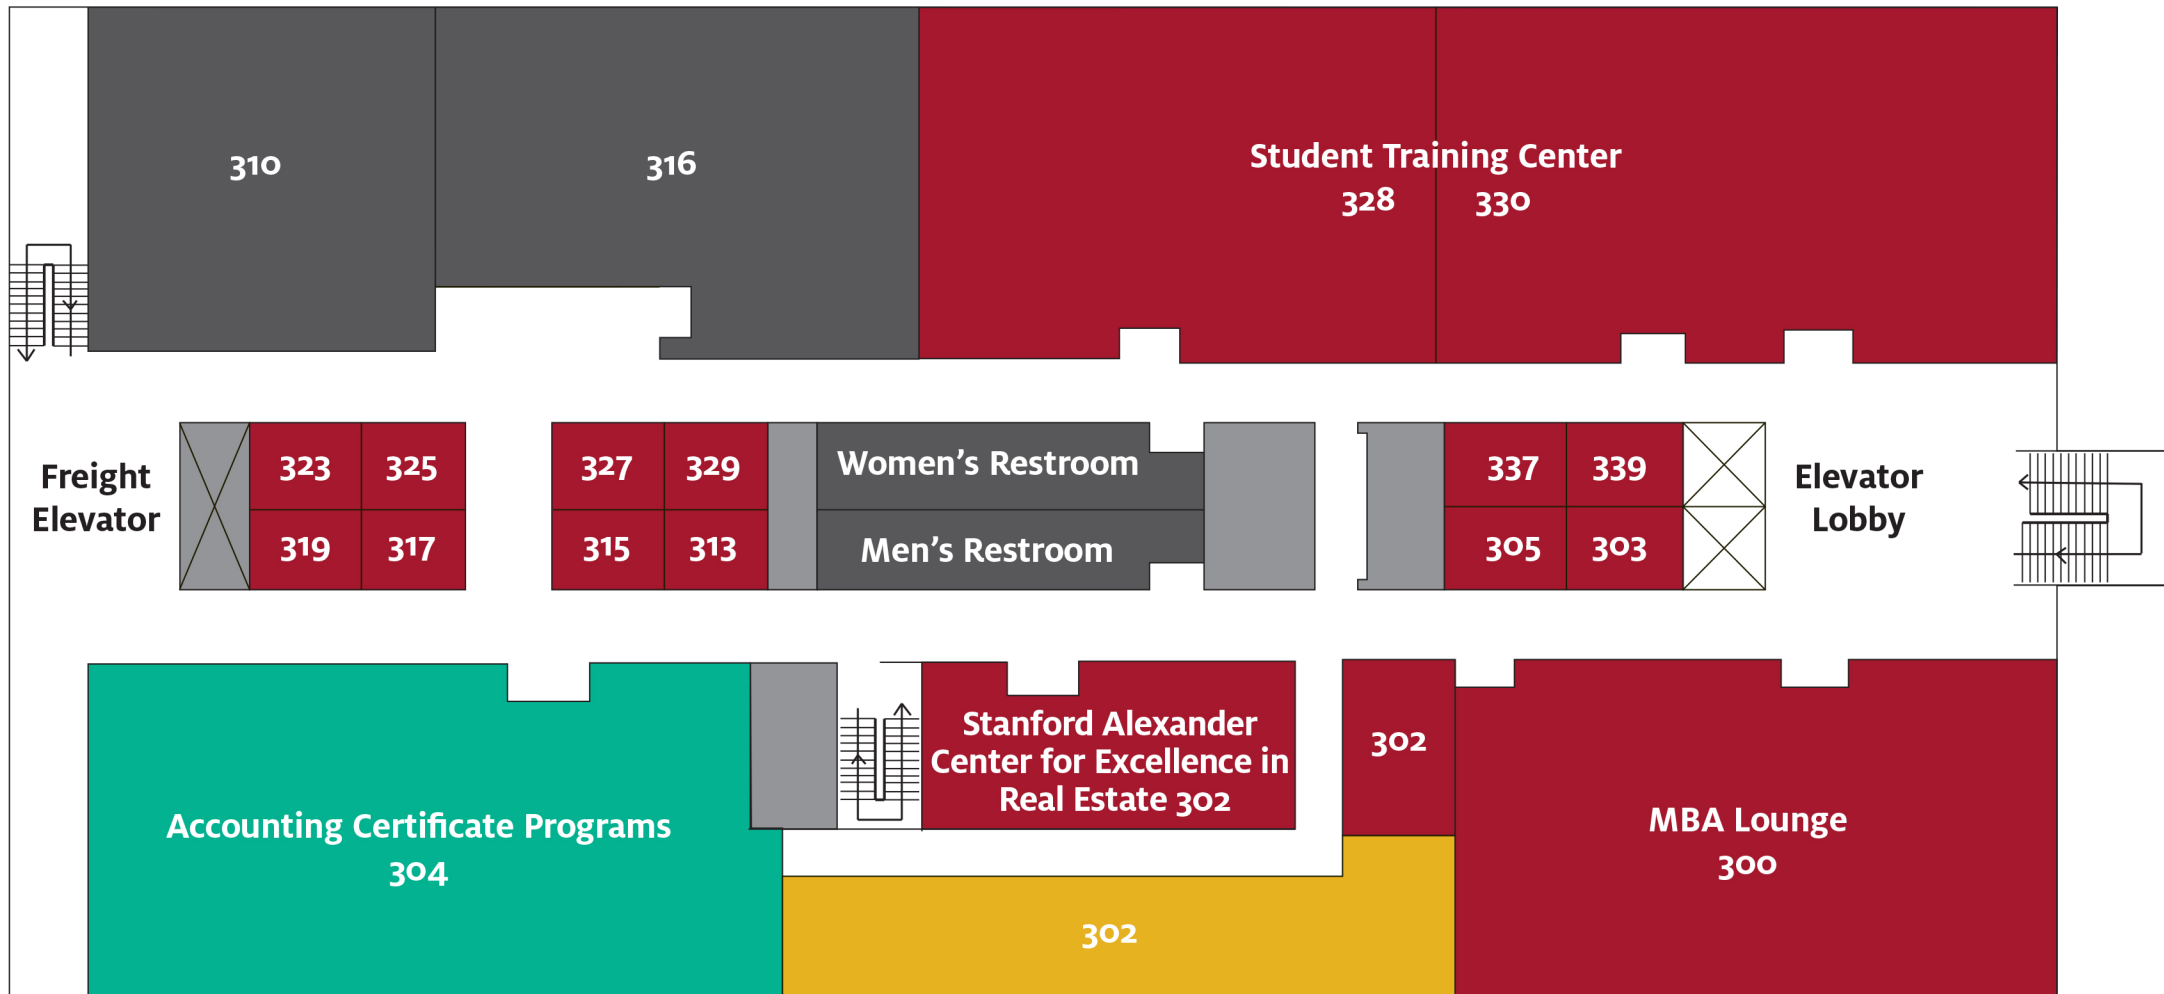

INSPERITY CLASSROOM & BUSINESS BUILDING

1st floor

■ 104-110, 118-126 Classrooms
⊠ Elevators

INSPERITY CLASSROOM & BUSINESS BUILDING

2nd floor

- ☒ Elevators
- 234 UH Writing Center
- 240, 240A CASA Testing Center
- 202, 204A-204F Faculty and Departmental Instructional Support
- 206-212

INSPERITY CLASSROOM & BUSINESS BUILDING

3rd floor

- 302 MBA Lounge
- 302 A, N-R Stanford Alexander Center for Excellence in Real Estate
- 302 C-K Finance Faculty
- 302 L-M Institute for Regional Forecasting
- 304 A-Q Accounting Certificate Programs
- 310, 318 Classrooms
- 328-330 Student Training Center
- 303, 305, 313-319, 323-329, 337, 339 Breakout Rooms
- ⊠ Elevators

INSPERITY CLASSROOM & BUSINESS BUILDING

4th floor

- 402 A-P Faculty Offices
- 408 Executive MBA Lounge
- 410, 412 EMBA/Graduate and Professional Programs Classrooms
- 414, 416 Graduate and Professional Programs
- 424 A-Y Graduate and Professional Programs
- 403, 405, 413-419 Breakout Rooms
- 423-429, 437-439 Breakout Rooms
- Elevators

INSPERITY CLASSROOM & BUSINESS BUILDING

5th floor

- 502 Bauer College Board Room
- 506, 508 Conference Rooms
- 503, 505, 510, 512, 513-529, 522, 537, 539 Bauer Leadership Initiatives & Student Activities
- 524, 538 Wolff Center for Entrepreneurship Classrooms
- 536 Wolff Center for Entrepreneurship
- 540 Quiet Hall
- ⊠ Elevators