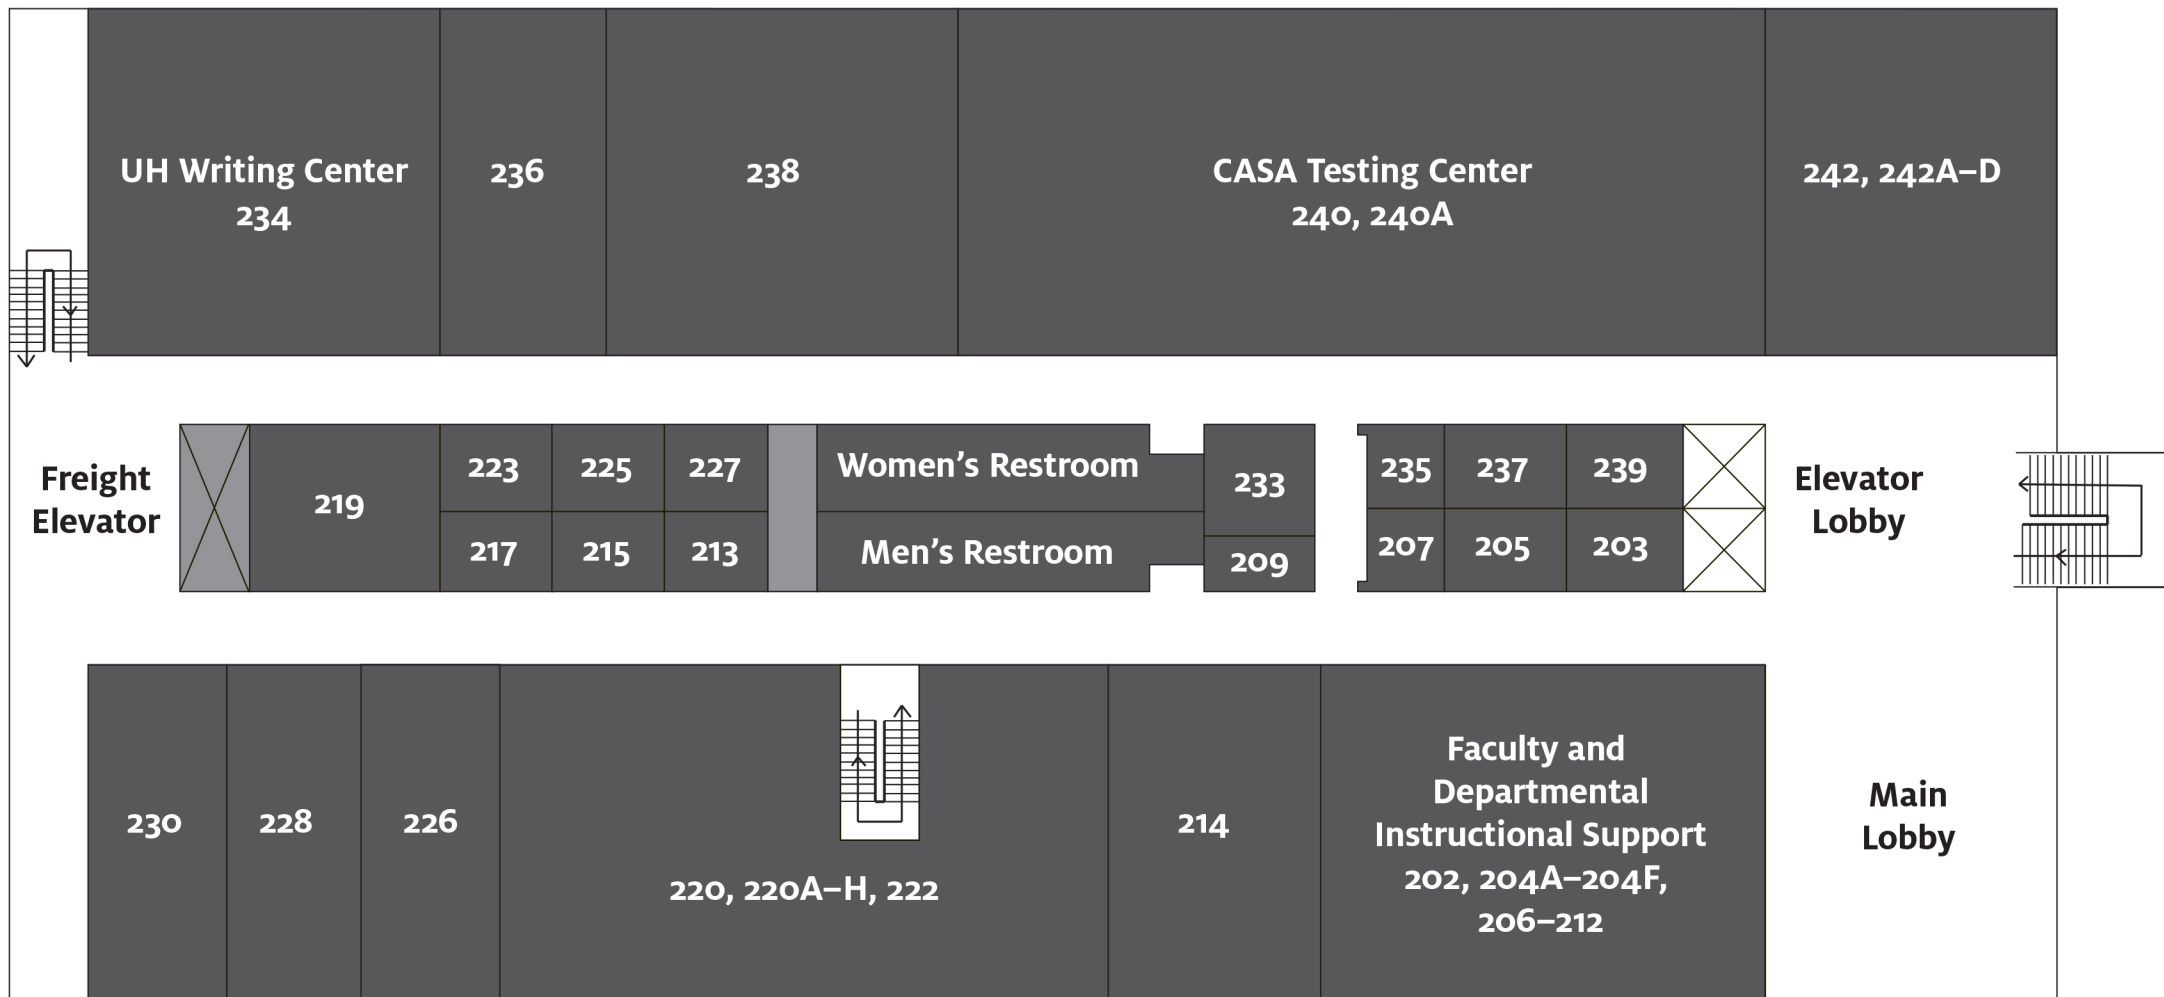

INSPERITY CLASSROOM & BUSINESS BUILDING

1st floor

■ 104-110, 118-126 Classrooms
⊠ Elevators

INSPERITY CLASSROOM & BUSINESS BUILDING

2nd floor

- ☒ Elevators
- 234 UH Writing Center
- 240, 240A CASA Testing Center
- 202, 204A-204F Faculty and Departmental Instructional Support
- 206-212

INSPERITY CLASSROOM & BUSINESS BUILDING

3rd floor

- 302 MBA Lounge
- 302 A, N-R Stanford Alexander Center for Excellence in Real Estate
- 302 C-K Finance Faculty
- 302 L-M Institute for Regional Forecasting
- 304 A-Q Accounting Certificate Programs
- 310, 318 Classrooms
- 328-330 Student Training Center
- 303, 305, 313-319, 323-329, 337, 339 Breakout Rooms
- ⊠ Elevators

INSPERITY CLASSROOM & BUSINESS BUILDING

4th floor

- 402 A-P Faculty Offices
- 408 Executive MBA Lounge
- 410, 412 EMBA/Graduate and Professional Programs Classrooms
- 414, 416 Graduate and Professional Programs
- 424 A-Y Graduate and Professional Programs
- 403, 405, 413-419 Breakout Rooms
- 423-429, 437-439 Breakout Rooms
- Elevators

INSPERITY CLASSROOM & BUSINESS BUILDING

5th floor

- 502 Bauer College Board Room
- 506, 508 Conference Rooms
- 503, 505, 510, 512, 513-529, 522, 537, 539 Bauer Leadership Initiatives & Student Activities
- 524, 538 Wolff Center for Entrepreneurship Classrooms
- 536 Wolff Center for Entrepreneurship
- 540 Quiet Hall
- ⊠ Elevators